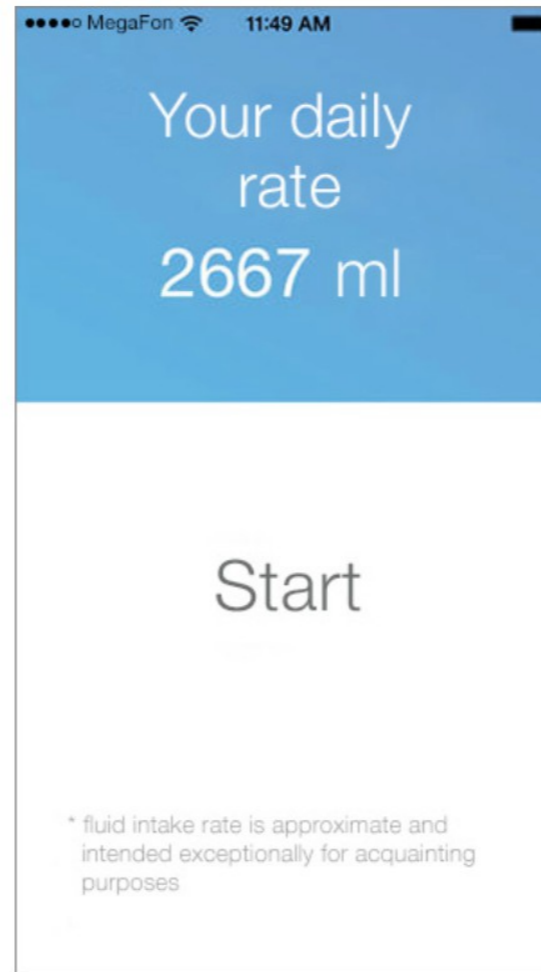

Fancy – when holding a finger on the chosen element, 9 types of liquids transfer to 9 most commonly used volume values. Easily drag&drop liquid icon to water volume.

- A simple and minimalist design.
- The ability to control not only your water balance, but also all consumed beverages.
- An interactive indicator of liquid consumption versus the recommended daily intake.
- Automatic calculation of the recommended daily liquid intake based on individual parameters.

Waterman in

A fast data input method

Colorful and dynamic reports with export to email option

Intelligent calculation of consumption rate

11:49 AM

Back

Date	Time	Drink	Volume (ml)
4/9/14	11:47 AM	Aeration	333 ml
4/9/14	11:47 AM	Juice	200 ml
4/9/14	11:47 AM	Coffee	200 ml
4/9/14	11:47 AM	Water	300 ml
4/9/14	11:47 AM	Soda	100 ml