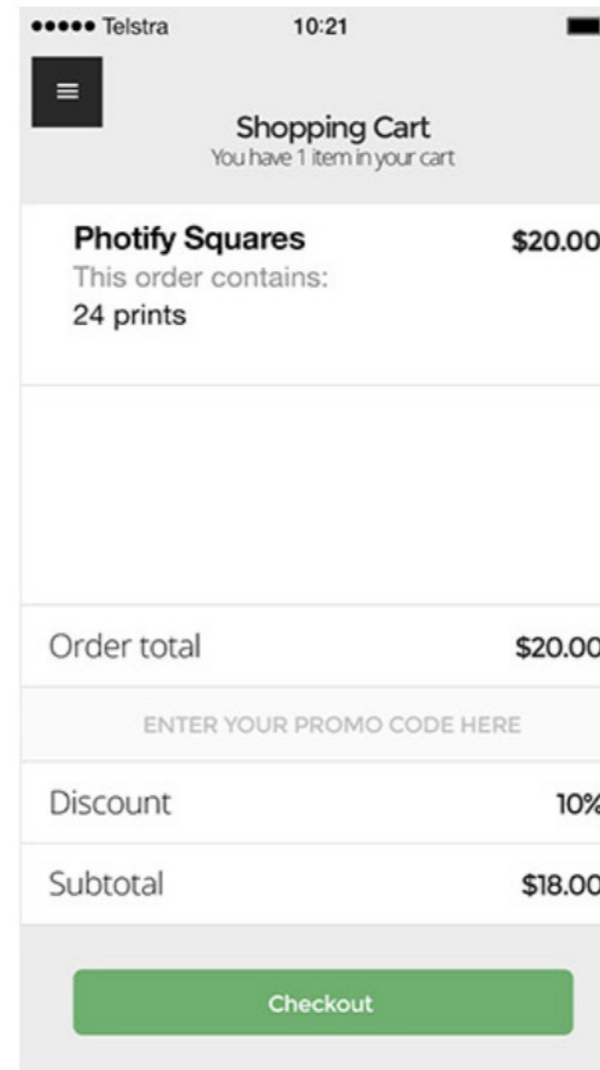

TASK

Create a user-friendly application that lets anyone print photos from Instagram.

iOS

- Integrates with multiple Instagram accounts.
- Order printed photos directly from your phone.
- Display your favorite photos in your home.

Photify

Minimalistic design

A handy collage tool

Simple ordering form and transparent pricing

Users see progress bars at every step of the way

Waterman ia

Watermania mobile app development

Using the Watermania application, you can easily keep track of your water balance and what you drink every day. After all, water is not the only beverage we consume. How much coffee do you drink every month? What is the percentage of soda in your liquid intake? Our application will answer these questions and more.