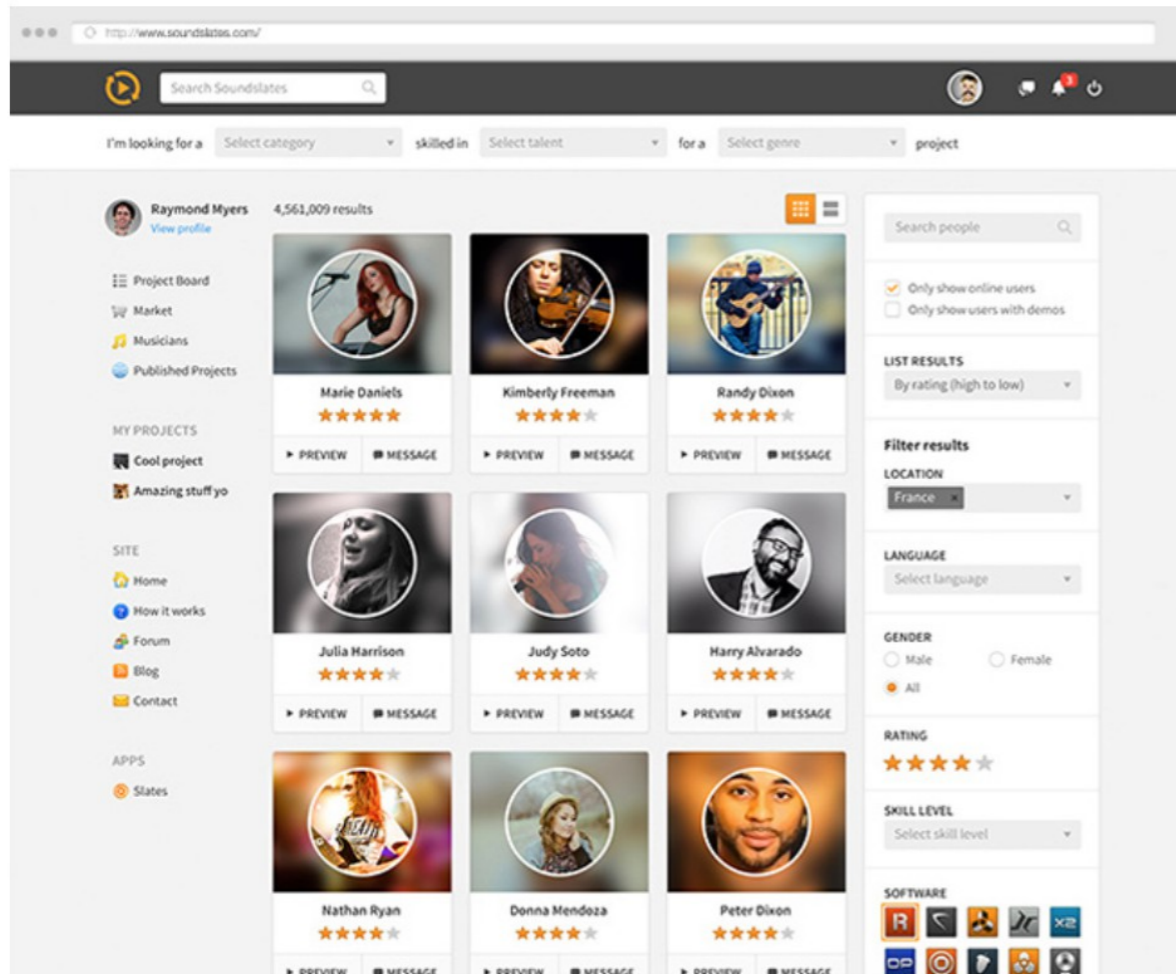

SoundSlate

“Sounding” and “harmonic” design