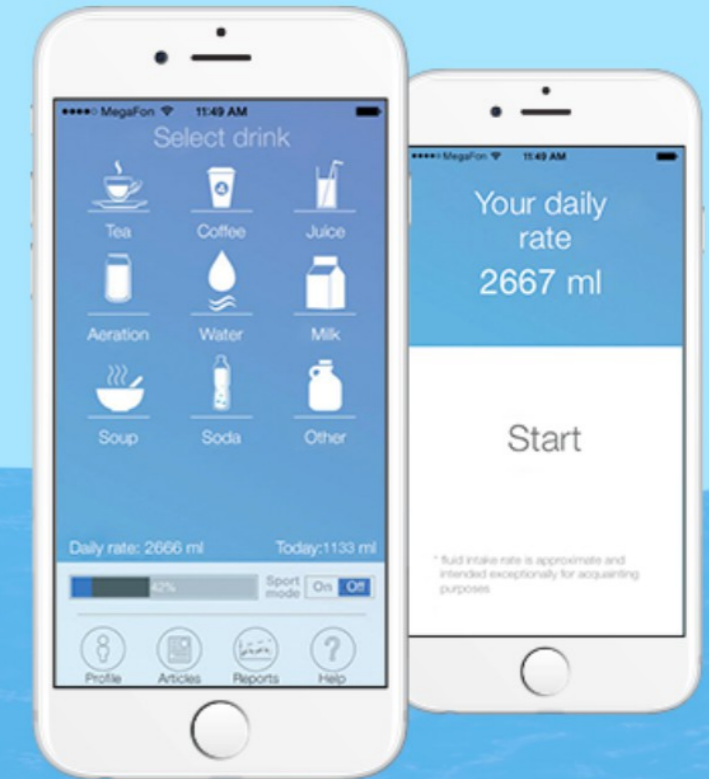

TASK

Create a user-friendly application that lets anyone print photos from Instagram.

iOS

- Integrates with multiple Instagram accounts.
- Order printed photos directly from your phone.
- Display your favorite photos in your home.

Photify

Minimalistic design

A handy collage tool

Simple ordering form and transparent pricing

Users see progress bars at every step of the way

Waterman ia

Watermania mobile app development

Using the Watermania application, you can easily keep track of your water balance and what you drink every day. After all, water is not the only beverage we consume. How much coffee do you drink every month? What is the percentage of soda in your liquid intake? Our application will answer these questions and more.

TASK

To create an application based on studied data and scientific experiments, and to develop a convenient interface and functionality.

iOS

Data input can be realised in two ways:

Standard – quickly touching an element and entering the water volume through the keyboard.

Fancy – when holding a finger on the chosen element, 9 types of liquids transfer to 9 most commonly used volume values. Easily drag&drop liquid icon to water volume.

- A simple and minimalist design.
- The ability to control not only your water balance, but also all consumed beverages.
- An interactive indicator of liquid consumption versus the recommended daily intake.
- Automatic calculation of the recommended daily liquid intake based on individual parameters.