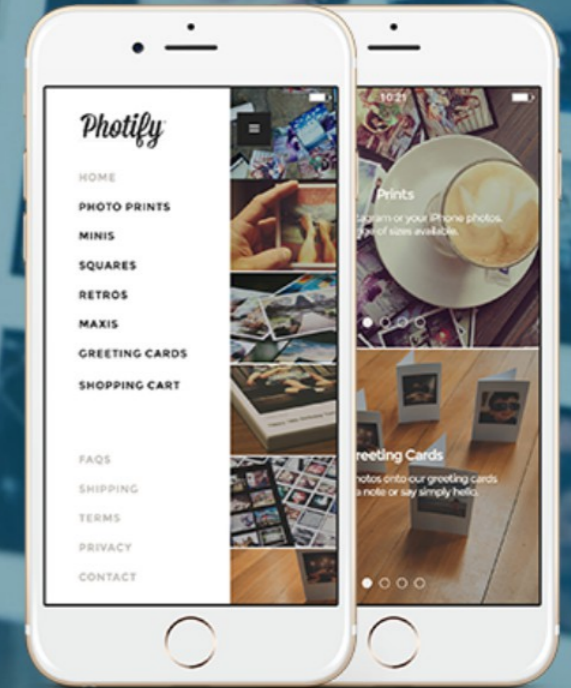

SoundSlate

“Sounding” and “harmonic” design

Simple social network registration

Project progress notifications

Welcome to SoundSlates

Colaboration space for musicians

Photify

Mobile Application Development Photify

Print photos from your phone and have them delivered to any country in the world. This app removes the barrier between digital and paper media and makes it easy to create physical copies of your favorite Instagram photos.

TASK

Create a user-friendly application that lets anyone print photos from Instagram.

iOS

- Integrates with multiple Instagram accounts.
- Order printed photos directly from your phone.
- Display your favorite photos in your home.

Photify

Minimalistic design

A handy collage tool

Simple ordering form and transparent pricing

Users see progress bars at every step of the way

Waterman ia

Watermania mobile app development

Using the Watermania application, you can easily keep track of your water balance and what you drink every day. After all, water is not the only beverage we consume. How much coffee do you drink every month? What is the percentage of soda in your liquid intake? Our application will answer these questions and more.