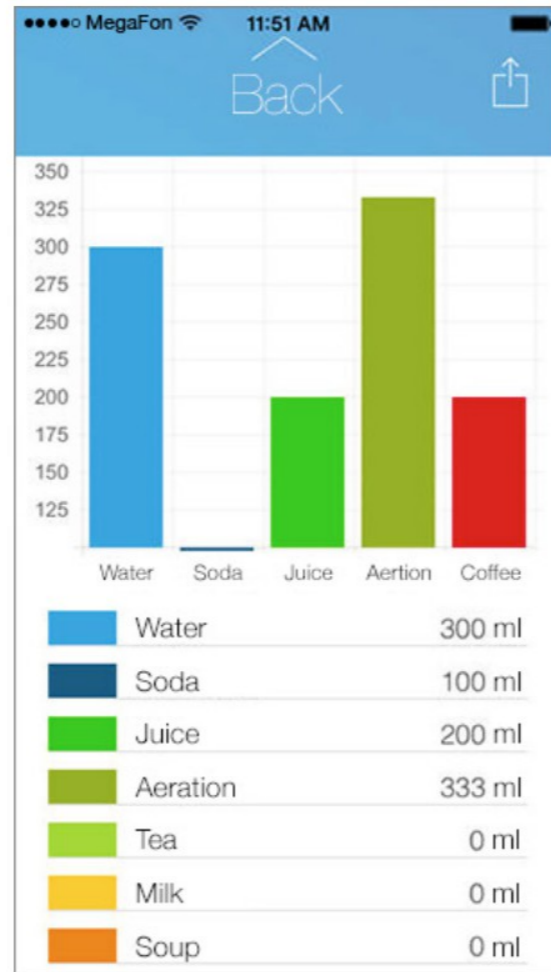

Photify

Minimalistic design

A handy collage tool

Simple ordering form and transparent pricing

Users see progress bars at every step of the way

Waterman ia

Watermania mobile app development

Using the Watermania application, you can easily keep track of your water balance and what you drink every day. After all, water is not the only beverage we consume. How much coffee do you drink every month? What is the percentage of soda in your liquid intake? Our application will answer these questions and more.

TASK

To create an application based on studied data and scientific experiments, and to develop a convenient interface and functionality.

iOS

Data input can be realised in two ways:

Standard – quickly touching an element and entering the water volume through the keyboard.

Fancy – when holding a finger on the chosen element, 9 types of liquids transfer to 9 most commonly used volume values. Easily drag&drop liquid icon to water volume.

- A simple and minimalist design.
- The ability to control not only your water balance, but also all consumed beverages.
- An interactive indicator of liquid consumption versus the recommended daily intake.
- Automatic calculation of the recommended daily liquid intake based on individual parameters.

Waterman in

A fast data input method

Colorful and dynamic reports with export to email option

Intelligent calculation of consumption rate

11:49 AM

Back

Date	Time	Drink	Volume (ml)
4/9/14	11:47 AM	Aeration	333 ml
4/9/14	11:47 AM	Juice	200 ml
4/9/14	11:47 AM	Coffee	200 ml
4/9/14	11:47 AM	Water	300 ml
4/9/14	11:47 AM	Soda	100 ml