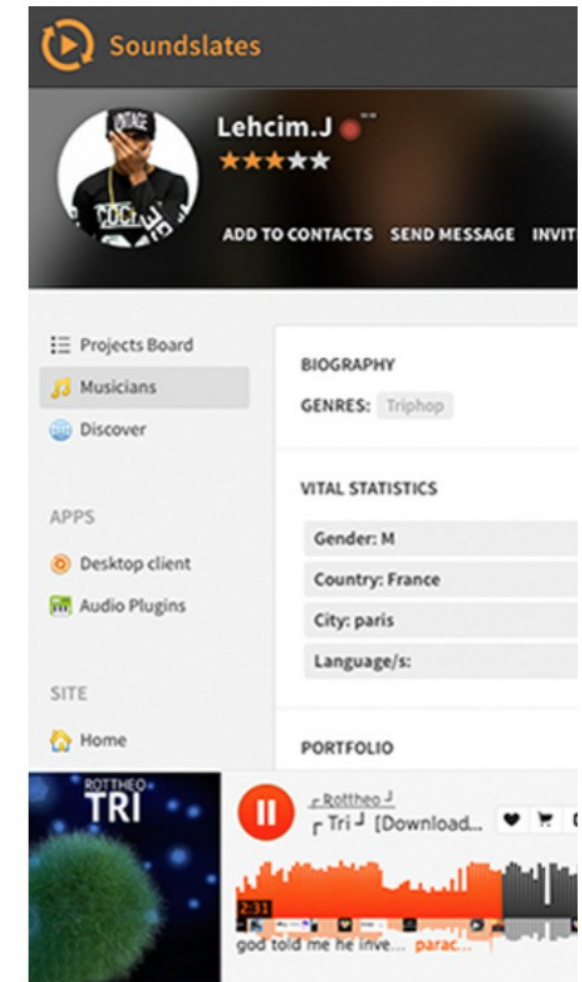

Project progress notifications