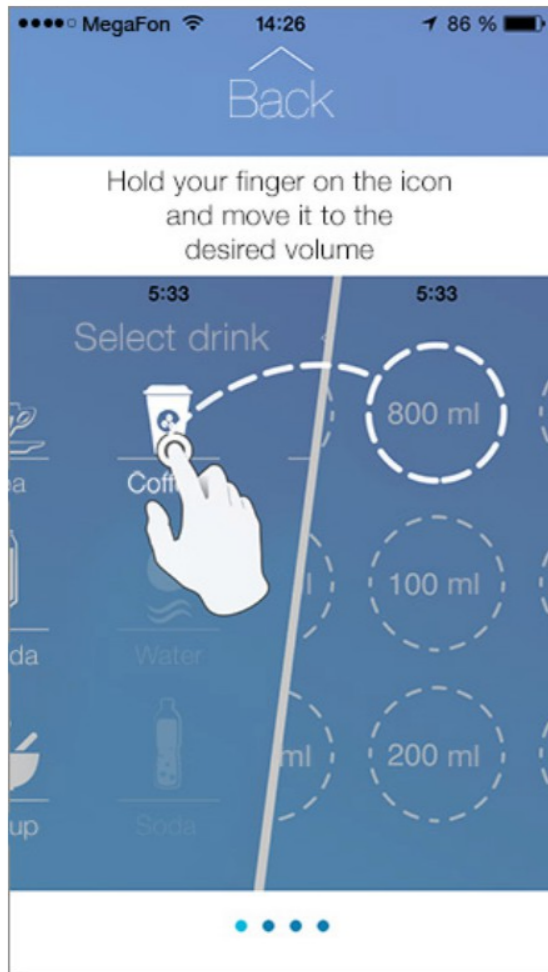

Waterman in

A fast data input method